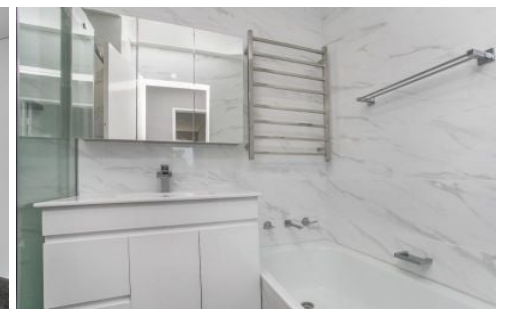

Phoenix

16/14 Campbell Parade Manly Vale NSW

2  1  1 

* For a private inspection or virtual tour of this property please contact the agent to arrange an appointment.

The Property Features Include:

- Newly renovated throughout
- Open plan living & dining with new floorboards throughout
- Living flowing seamlessly to spacious balcony with peaceful view overlooking the golf course
- Stunning open plan kitchen with stone bench tops, electric cooktop/oven & dishwasher, fridge optional
- Generous bedrooms both with built in wardrobes & new carpet
- New bathroom fully tiled with separate bath & shower, separate W/C