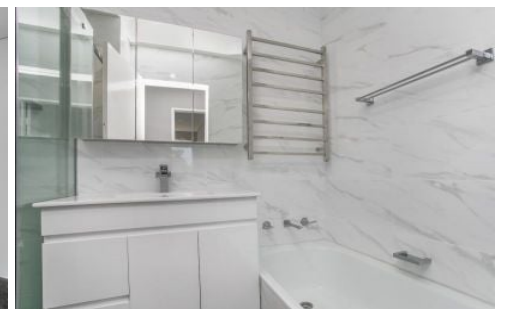

Phoenix

16/14 Campbell Parade Manly Vale NSW

2  1  1 

* For a private inspection or virtual tour of this property please contact the agent to arrange an appointment.

The Property Features Include:

- Newly renovated throughout
- Open plan living & dining with new floorboards throughout
- Living flowing seamlessly to spacious balcony with peaceful view overlooking the golf course
- Stunning open plan kitchen with stone bench tops, electric cooktop/oven & dishwasher, fridge optional
- Generous bedrooms both with built in wardrobes & new carpet
- New bathroom fully tiled with separate bath & shower, separate W/C